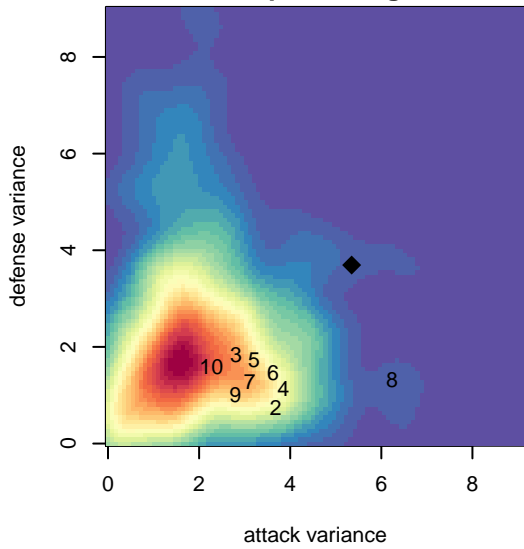

**attack and defense variance (black dot)
relative to other teams
and top 10 in region**