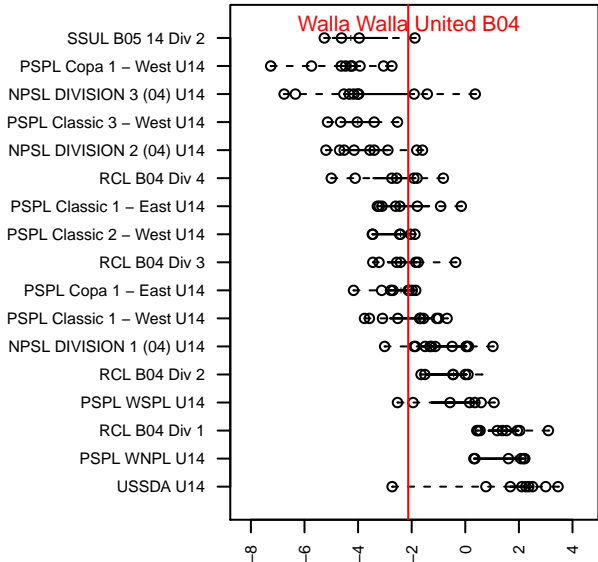

**attack and defense rating
relative to others at age
and all opponents in last 13 months**