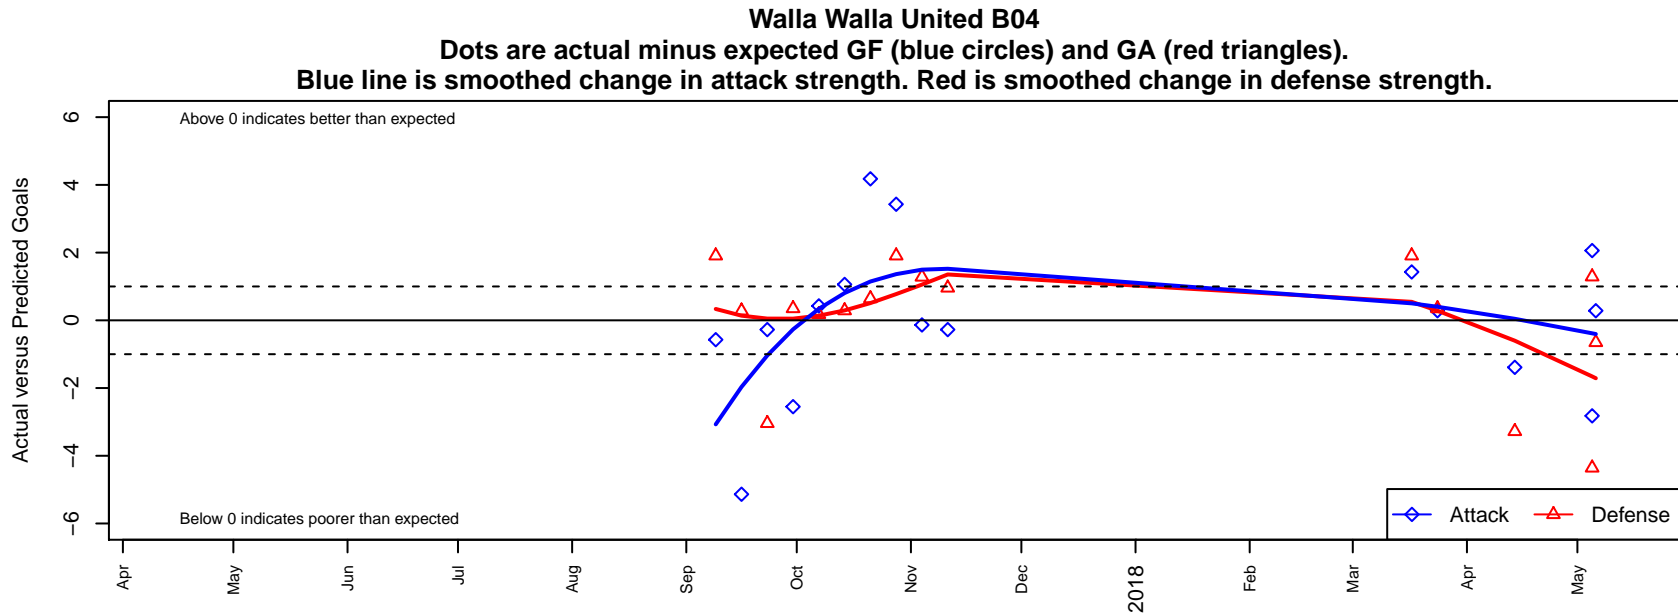

**attack and defense variance (black dot)
relative to other teams
and top 10 in region**

**attack and defense rating
relative to others at age
and all opponents in last 13 months**

Walla Walla United B04

Walla Walla United FC
Walla Walla, WA
B04 total strength=1076
attack=5.13 defense=1.32
fall league = PSPL Copa 1 – East U14
spr league = Spr PSPL EWA – '04 Copa 1 – East U14
notes= Shields 2017

alt names used:
Walla Walla United Soccer Club 04 Shields
Walla Walla United Soccer Club B04 Ornelas

Venues played:
2017 PSPL Copa 1 – East U14
2017 Spr PSPL EWA – '04 Copa 1 – East U14