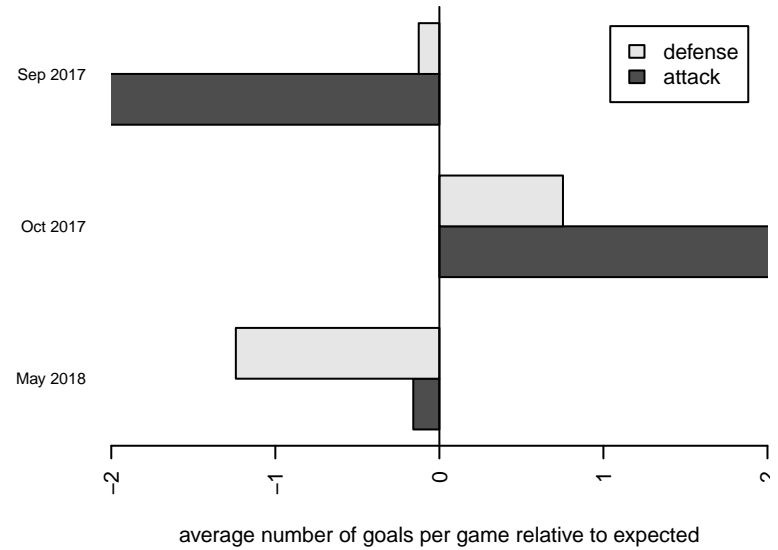

Performance relative to 13 month average